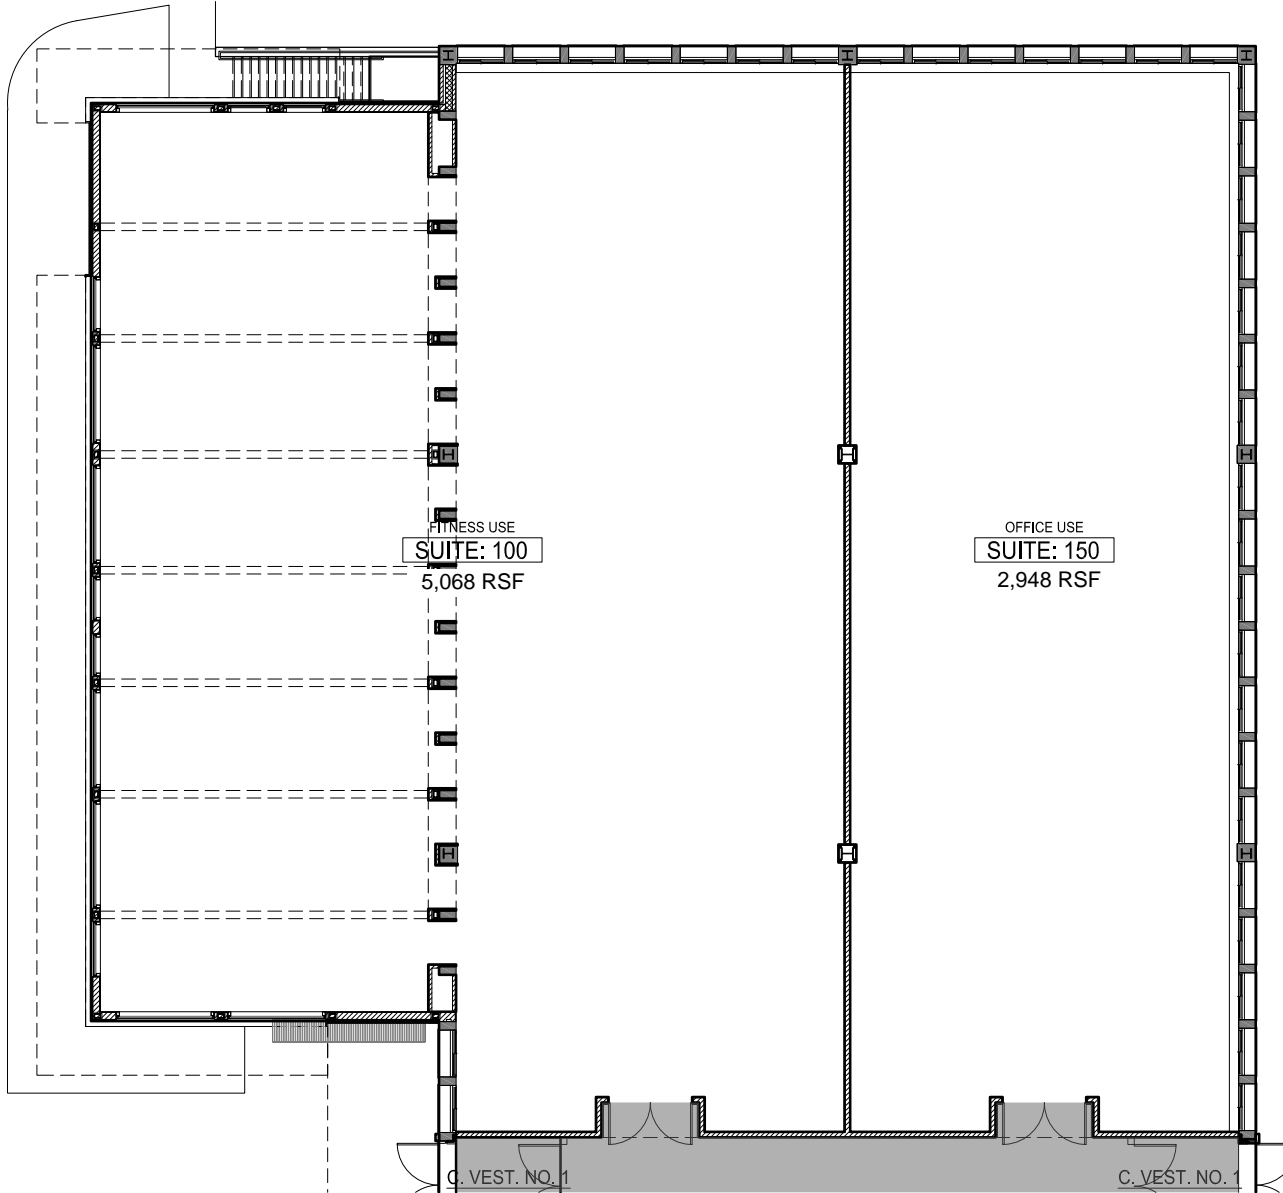

KEY PLAN

KEY PLAN

FITNESS USE
SUITE: 100
5,068 RSF

OFFICE USE
SUITE: 150
2,948 RSF

C. VEST. NO. 1

C. VEST. NO. 1

8,017 RSF

SUITES 100 + 150
GREENWICH OFFICE PARK
BUILDING FIVE - 1ST FLOOR