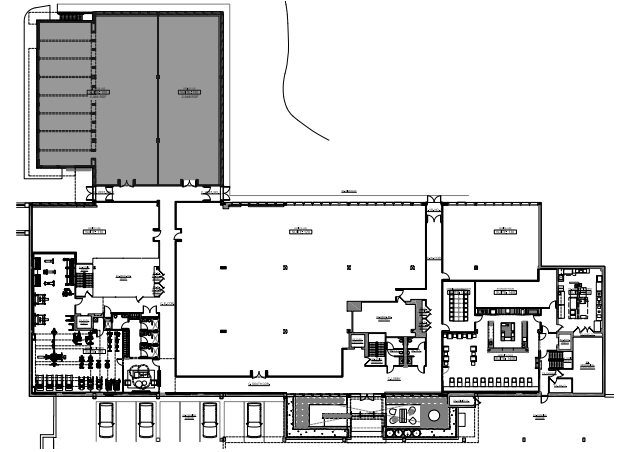

KEY PLAN

KEY PLAN

FITNESS USE
SUITE: 100
5,068 RSF

OFFICE USE
SUITE: 150
2,948 RSF

C. VEST. NO. 1

C. VEST. NO. 1

8,017 RSF

SUITES 100 + 150
GREENWICH OFFICE PARK
BUILDING FIVE - 1ST FLOOR