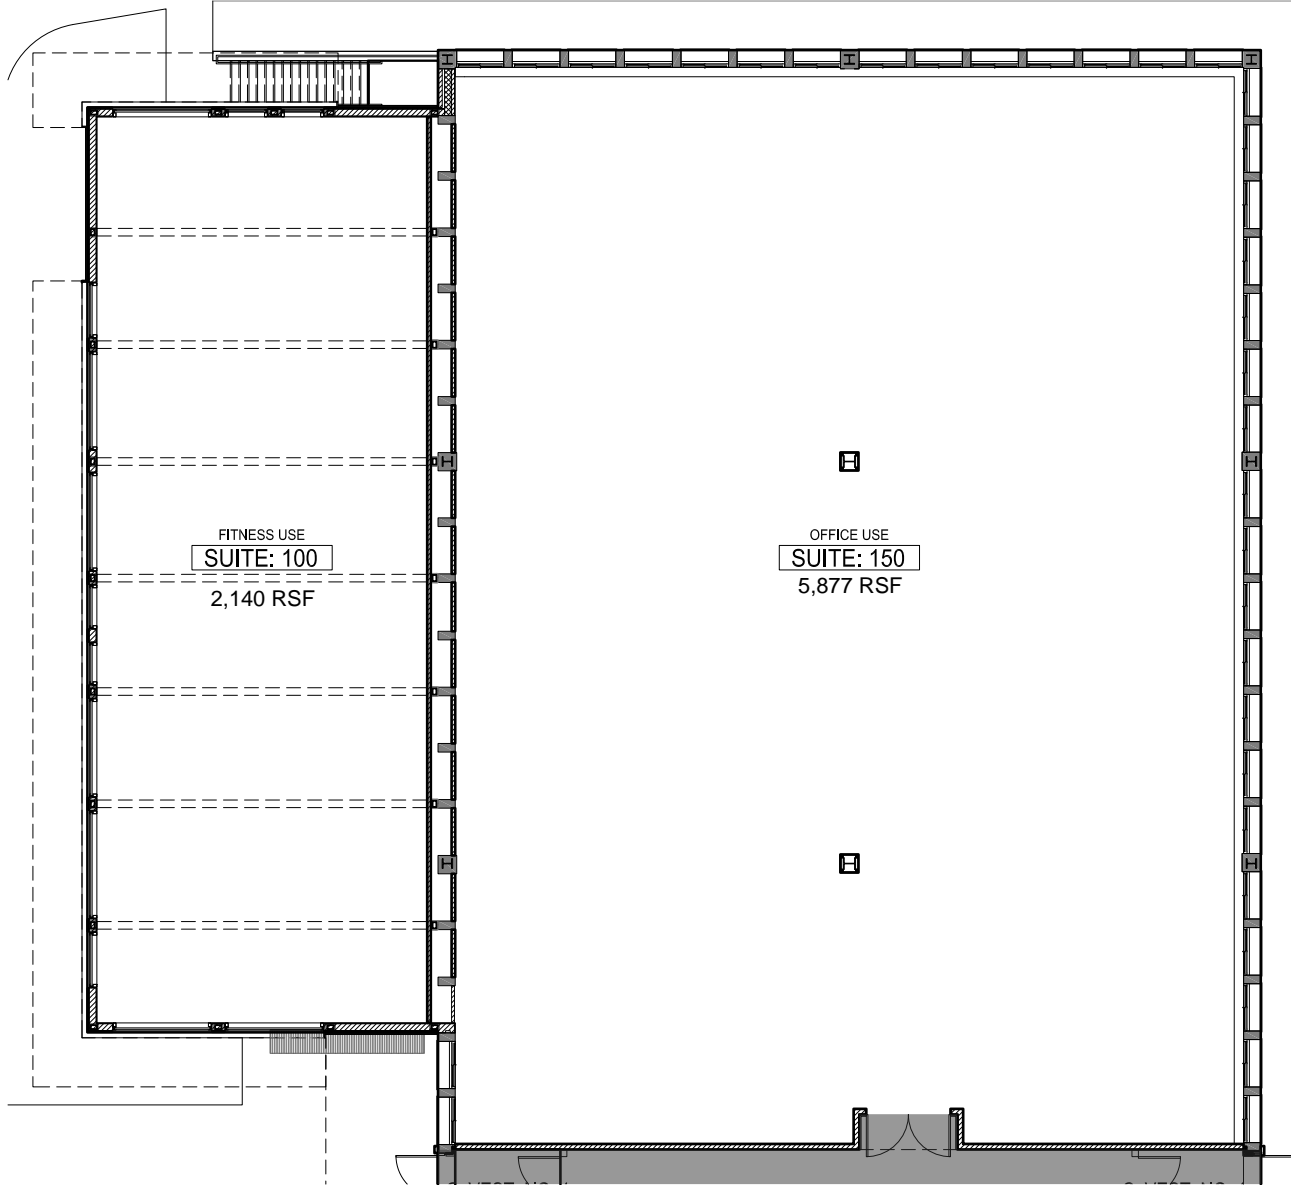

KEY PLAN

KEY PLAN

FITNESS USE
SUITE: 100
5,068 RSF

OFFICE USE
SUITE: 150
2,948 RSF

C. VEST. NO. 1

C. VEST. NO. 1

8,017 RSF

SUITES 100 + 150
GREENWICH OFFICE PARK
BUILDING FIVE - 1ST FLOOR