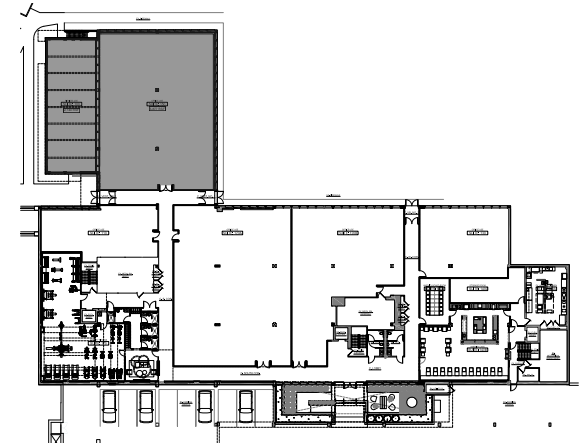

KEY PLAN

KEY PLAN

FITNESS USE
SUITE: 100
5,068 RSF

OFFICE USE
SUITE: 150
2,948 RSF

C. VEST. NO. 1

C. VEST. NO. 1

8,017 RSF

SUITES 100 + 150
GREENWICH OFFICE PARK
BUILDING FIVE - 1ST FLOOR